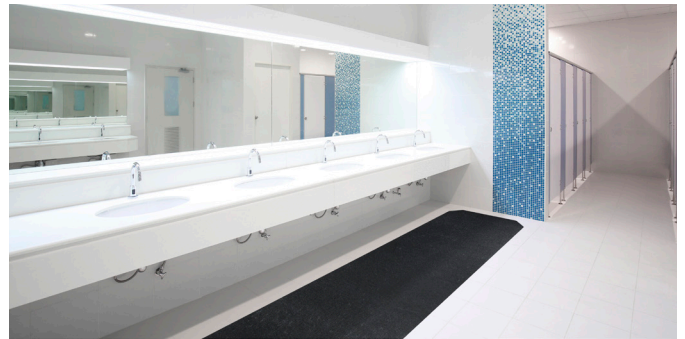

Sure Stride® Matting

Slip-Resistant Mats • Indoor

Product No. 4450

Size (ft.)	Product Weight
2' x 25' roll	5.6 lbs.
3' x 50' roll	16.8 lbs.
3' x 100' roll	33.7 lbs.

Note: One cutting knife is included with each roll. Additional cutting knives may be purchased separately.

Product No. 4459 - Cutting Board

Product No. 4460 - Cutting Knife

Important: Leaving Sure Stride on the floor longer than its intended life could cause the adhesive to transfer to the floor. Sure Stride should be replaced if it shows signs of wear or damage, and it should always be replaced within 4 months regardless of wear or damage.